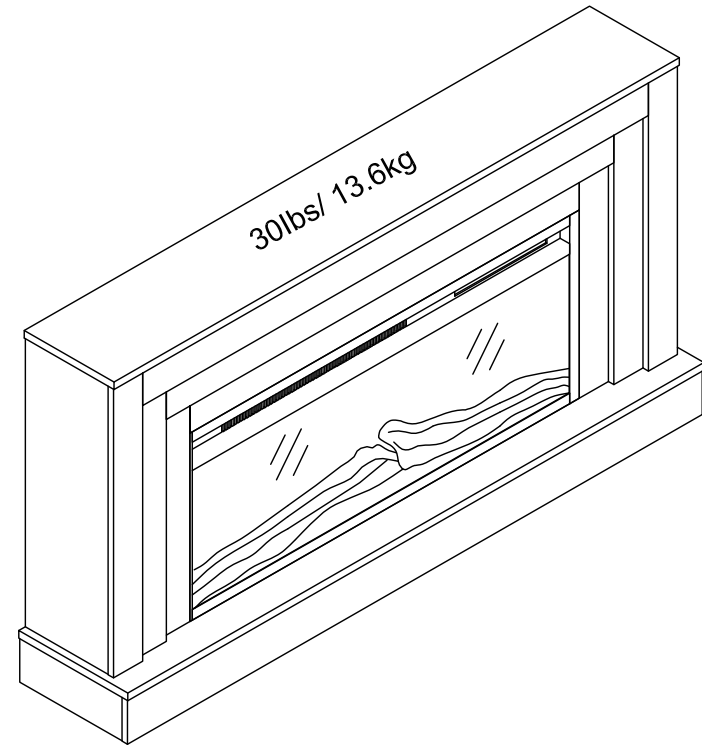

8534096COM -FIREPLACE MANTEL

Wood Breakdown:
MDF 15%, PB 85%.
Total storage: 0 cubic feet

Overall Product Size:
62.4" W × 11.8" D × 32.65" H
158.5cm W × 30cm D × 82.9cm H

Maximum Weight Capacities
Unit Weight: 93.92lbs. (42.69kg)