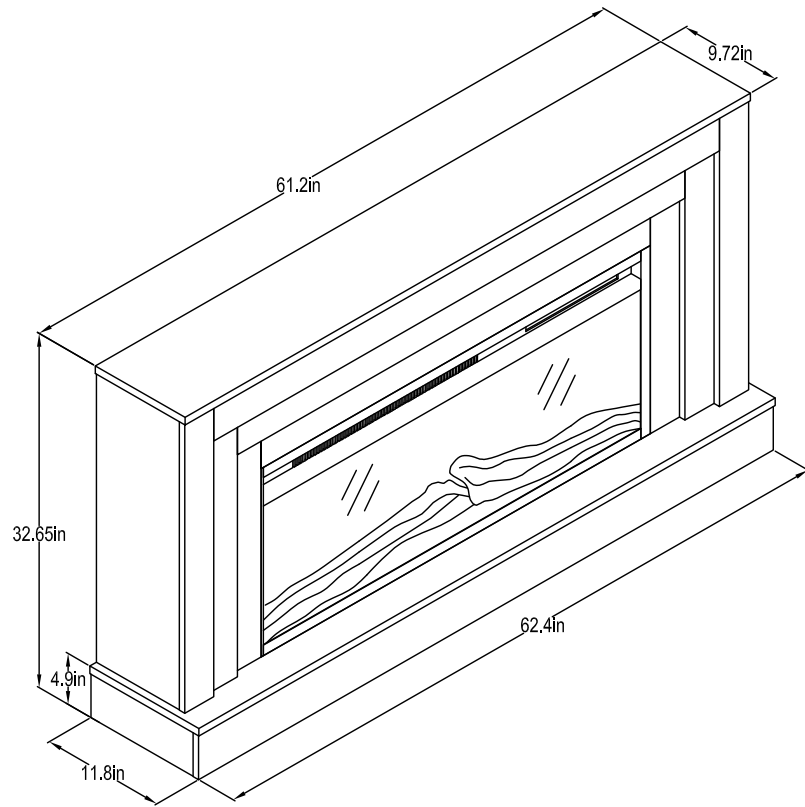

8534096COM -FIREPLACE MANTEL

Wood Breakdown:
MDF 15%, PB 85%.
Total storage: 0 cubic feet

Overall Product Size:
62.4" W × 11.8" D × 32.65" H
158.5cm W × 30cm D × 82.9cm H

Maximum Weight Capacities
Unit Weight: 93.92lbs. (42.69kg)